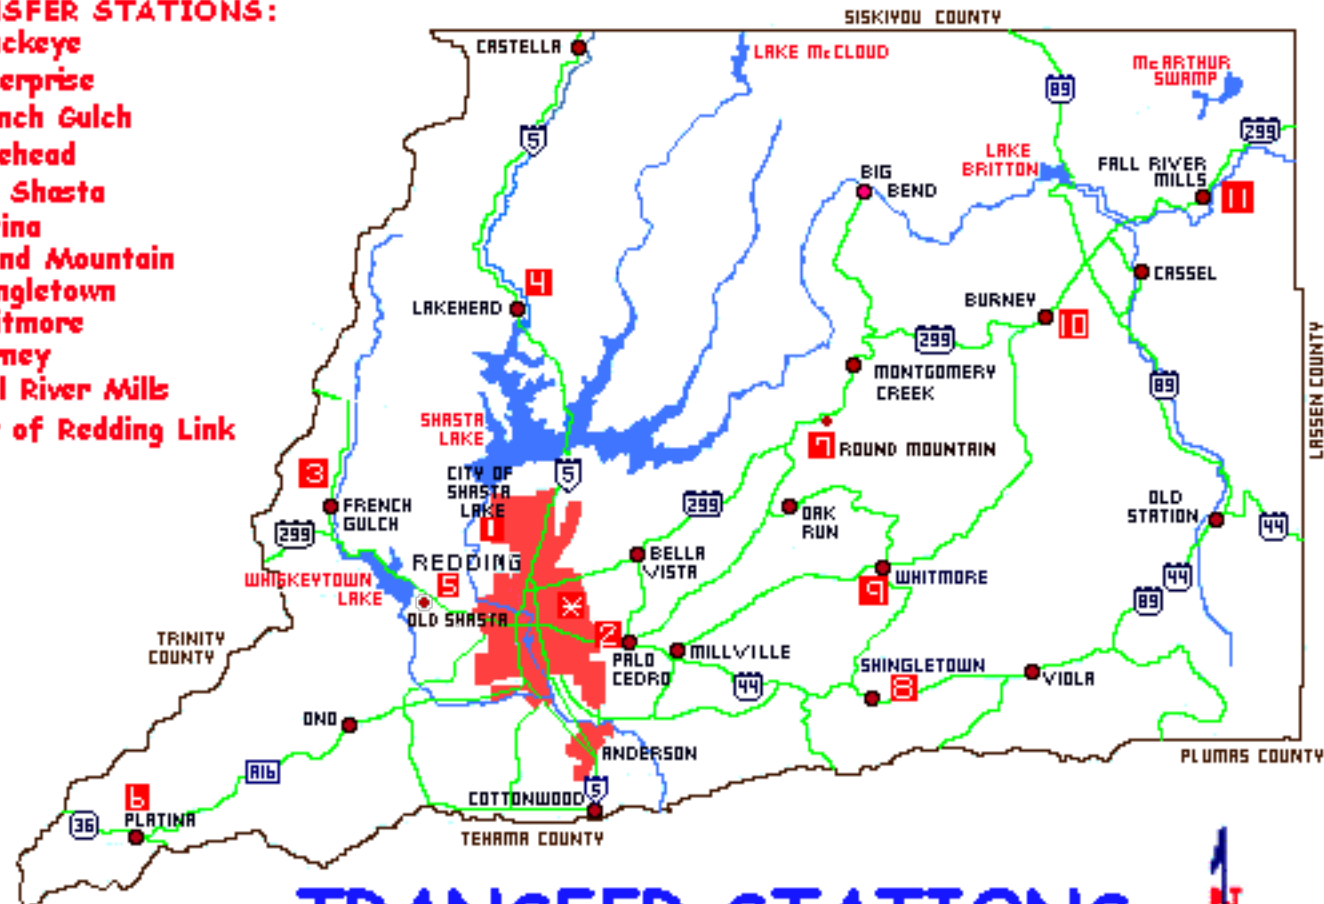

SHASTA COUNTY, CALIFORNIA

TRANSFER STATIONS:

- 1 Buckeye
- 2 Enterprise
- 3 French Gulch
- 4 Lakehead
- 5 Old Shasta
- 6 Platina
- 7 Round Mountain
- 8 Shingletown
- 9 Whitmore
- 10 Burney
- 11 Fall River Mills

* City of Redding Link

TRANSFER STATIONS

FIGURE 1

SCALE

5 0 5 10 MILES