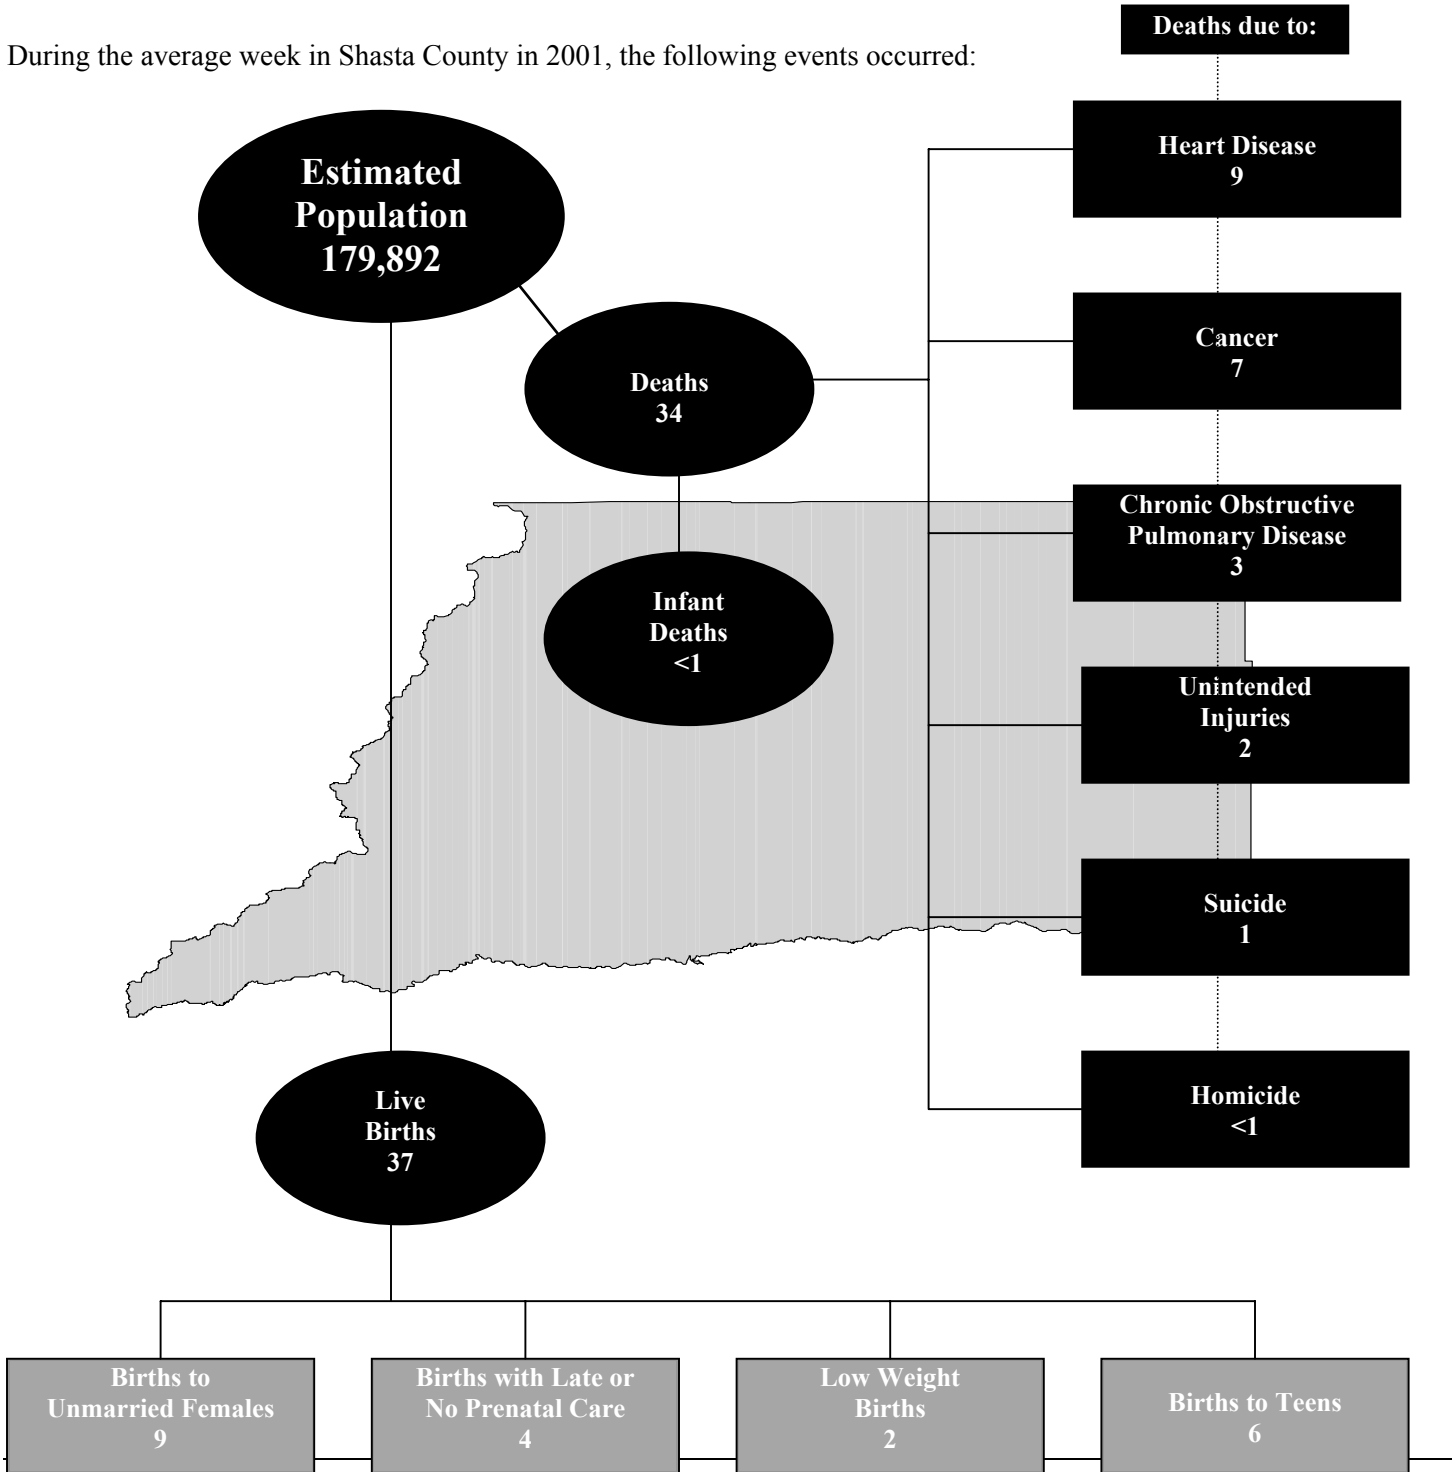

A TYPICAL WEEK IN SHASTA COUNTY

During the average week in Shasta County in 2001, the following events occurred:

Note: Averages per week based on a 52-week year, and rounded to the nearest whole number.

Data Source: State of California, Department of Health Services, Office of Vital Records.
 State of California, Department of Finance, *Race/Ethnic Population with Age and Sex Detail*, 1970-2040. Sacramento, CA, December 1998